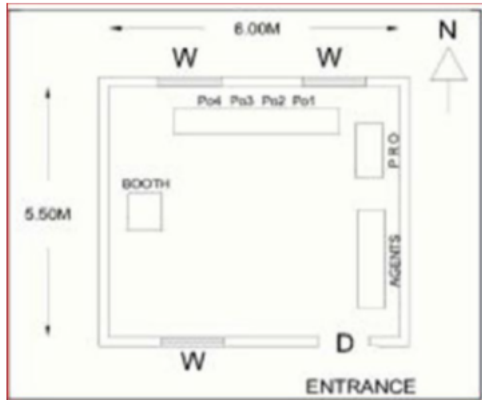

Nazri Naksha

Google Map View

Cad View