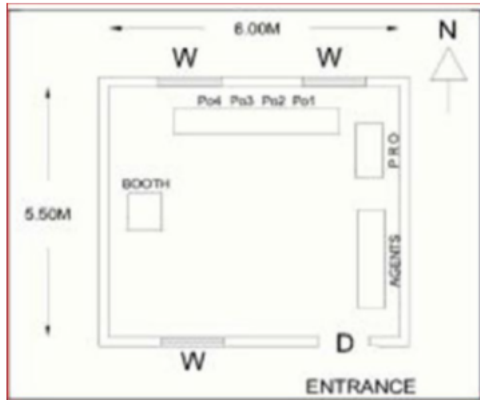

Nazri Naksha

Google Map View

Polling Station Building Front View

Polling Station Front View

Cad View

Key MAP View