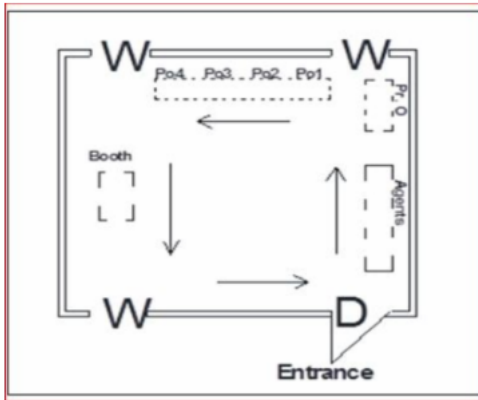

Nazri Naksha

Google Map View

Polling Station Building Front View

Polling Station Front View

Cad View

Key MAP View