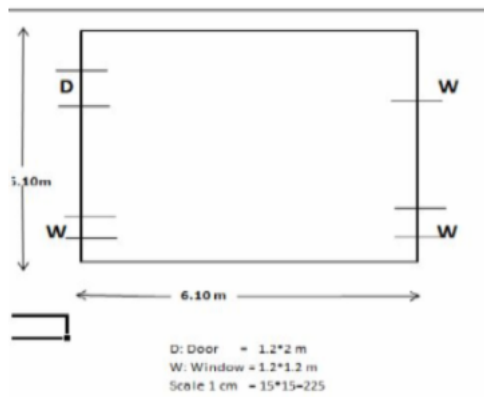

Nazri Naksha

Google Map View

Polling Station Building Front View

Polling Station Front View

Cad View

Key MAP View