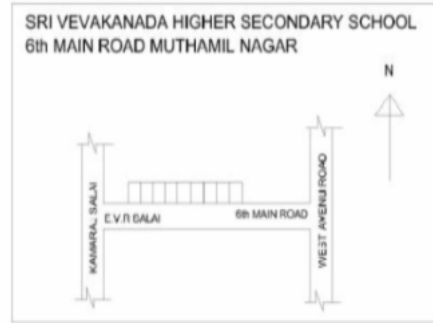

Nazri Naksha

Google Map View