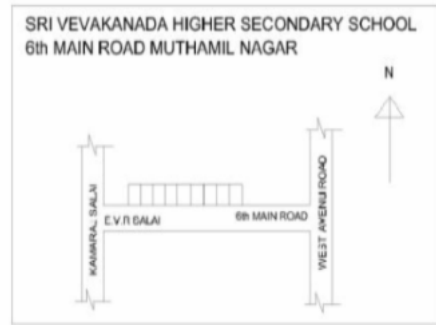

Nazri Naksha

Google Map View