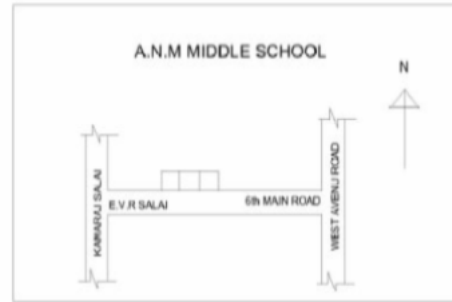

Nazri Naksha

Google Map View