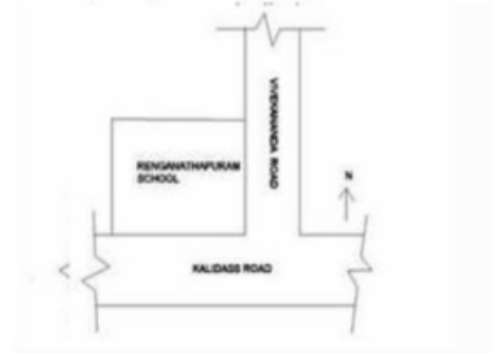

Nazri Naksha

Google Map View

Cad View

4. Key Map