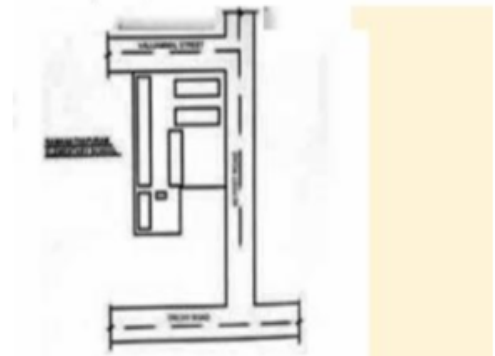

Nazri Naksha

Google Map View

Polling Station Building Front View

Polling Station Front View

Cad View

Key MAP View

3. CAD Drawing

4. Key Map