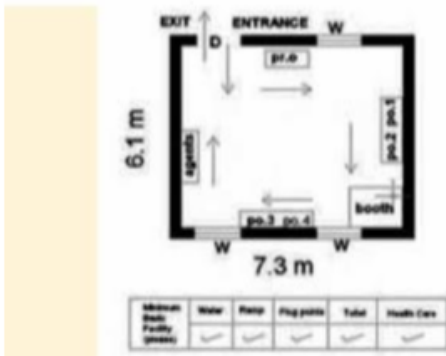

Cad View

Key MAP View

3. CAD Drawing