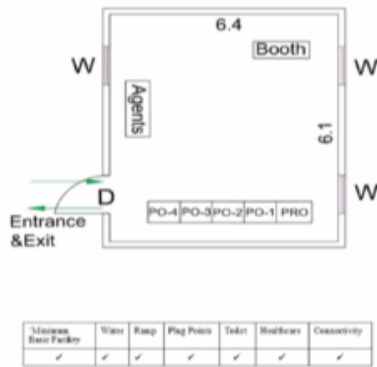

Nazri Naksha

Google Map View

Polling Station Building Front View

Polling Station Front View

Cad View

Key MAP View