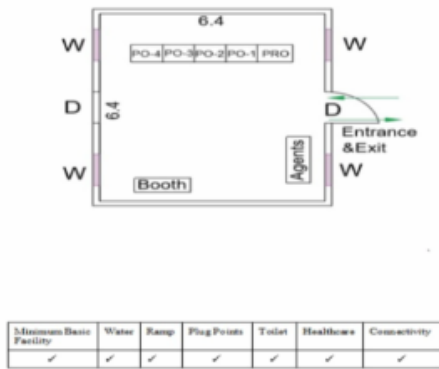

Nazri Naksha

Google Map View

Polling Station Building Front View

Polling Station Front View

Cad View

Key MAP View