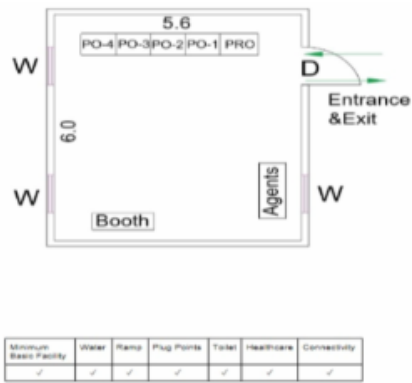

Nazri Naksha

Google Map View

Polling Station Building Front View

Polling Station Front View

Cad View

Key MAP View