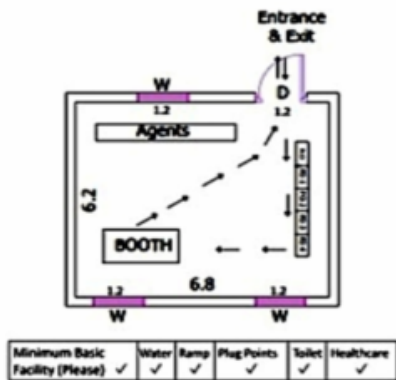

Nazri Naksha

Google Map View

Cad View