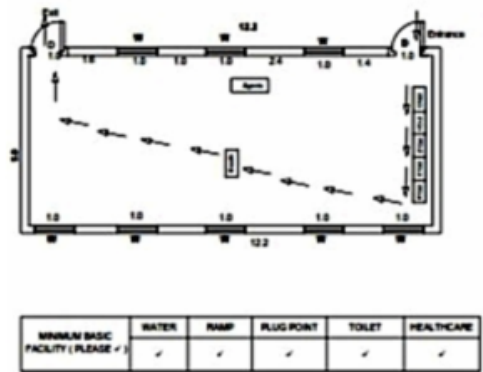

Nazri Naksha

Google Map View

Polling Station Building Front View

Polling Station Front View

Cad View

Key MAP View