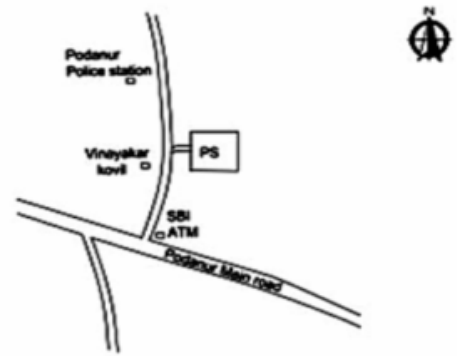

Nazri Naksha

Google Map View

Polling Station Building Front View

Polling Station Front View

Cad View

Key MAP View