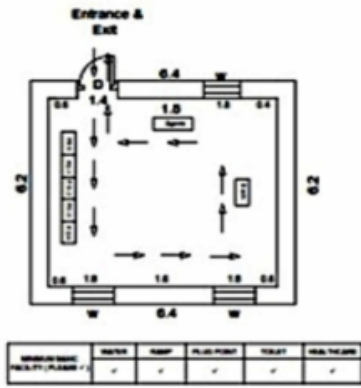

Nazri Naksha

Google Map View

Polling Station Building Front View

Polling Station Front View

Cad View

Key MAP View