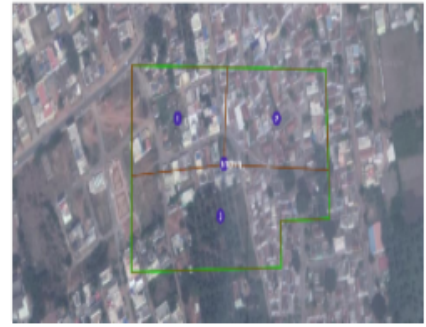

Nazri Naksha

Google Map View