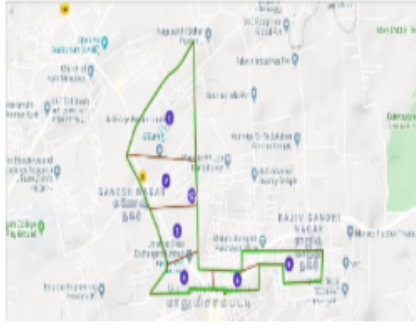

Nazri Naksha

Google Map View