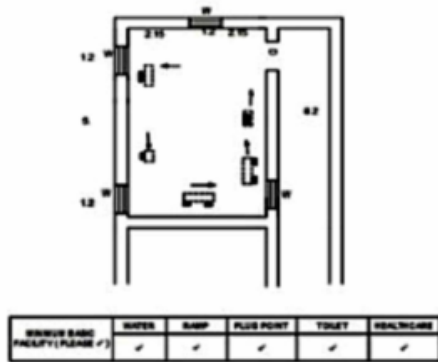

Nazri Naksha

Google Map View

Polling Station Building Front View

Polling Station Front View

Cad View

Key MAP View