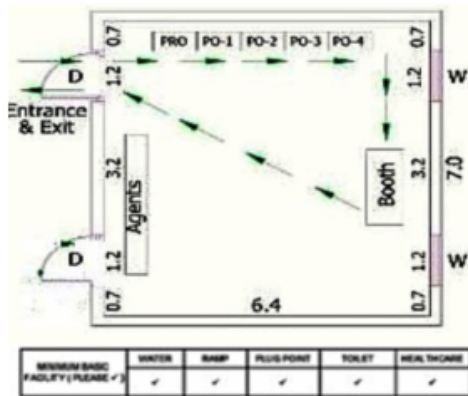

Nazri Naksha

Google Map View

Polling Station Building Front View

Polling Station Front View

Cad View

Key MAP View