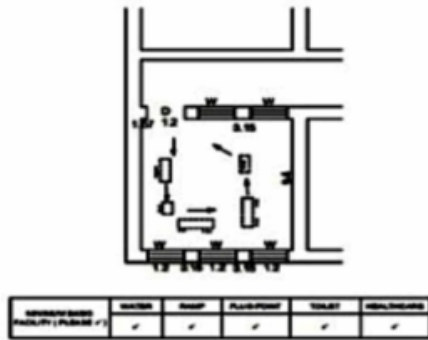

Nazri Naksha

Google Map View

Polling Station Building Front View

Polling Station Front View

Cad View

Key MAP View