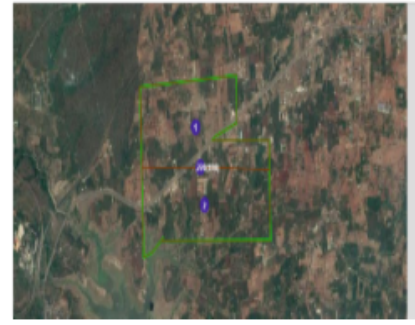

Nazri Naksha

Google Map View