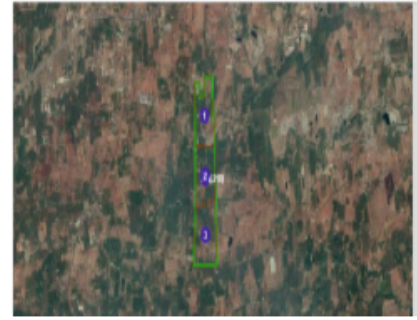

Nazri Naksha

Google Map View