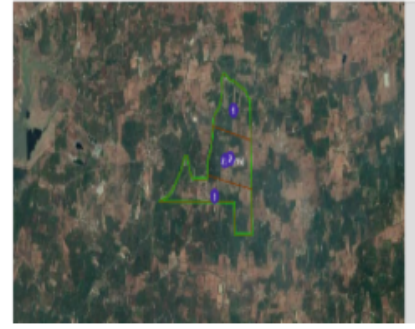

Nazri Naksha

Google Map View