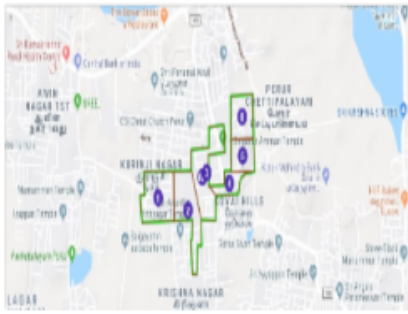

Nazri Naksha

Google Map View