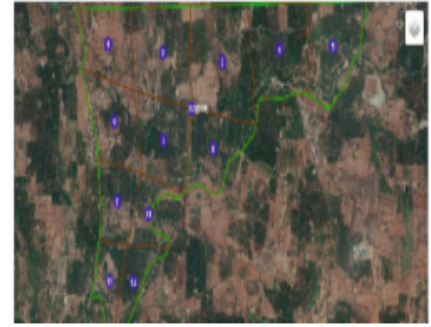

Nazri Naksha

Google Map View