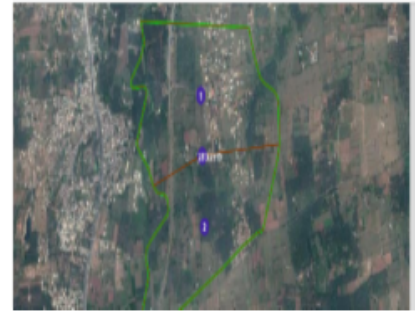

Polling Station Front View

Nazri Naksha

Google Map View