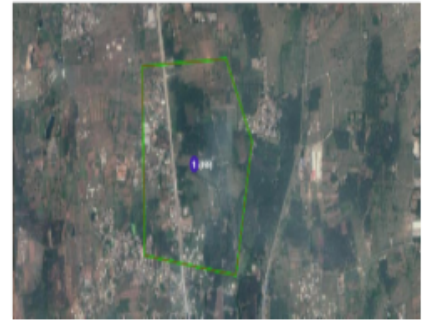

Nazri Naksha

Google Map View