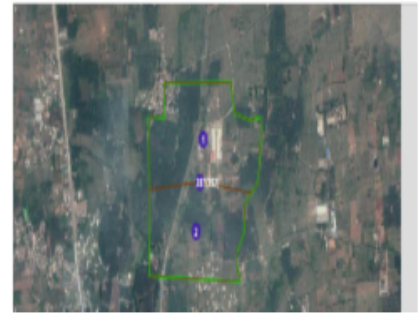

Nazri Naksha

Google Map View