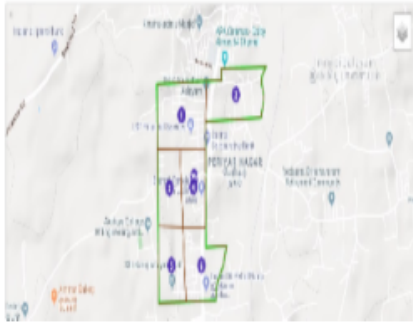

Nazri Naksha

Google Map View