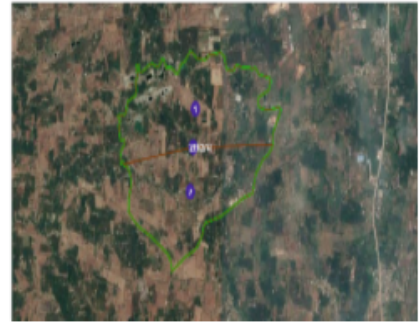

Nazri Naksha

Google Map View