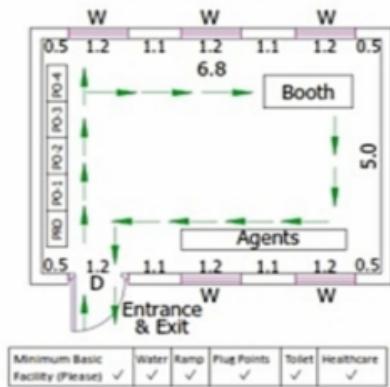

Nazri Naksha

Google Map View

Polling Station Building Front View

Polling Station Front View

Cad View

Key MAP View