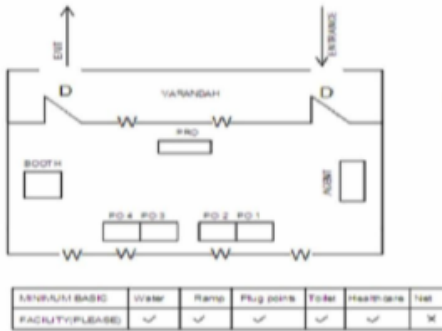

Nazri Naksha

Google Map View

Polling Station Building Front View

Polling Station Front View

Cad View

Key MAP View