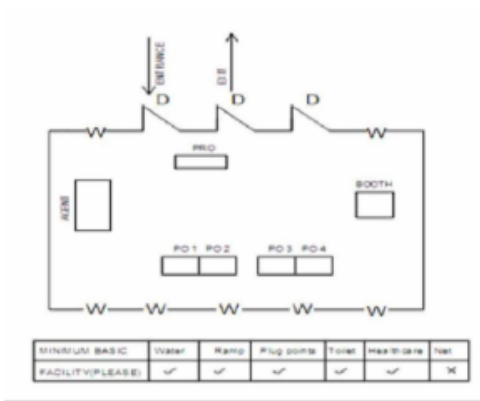

Nazri Naksha

Google Map View

Polling Station Building Front View

Polling Station Front View

Cad View

Key MAP View