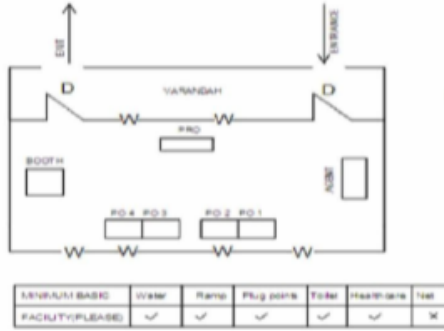

Nazri Naksha

Google Map View