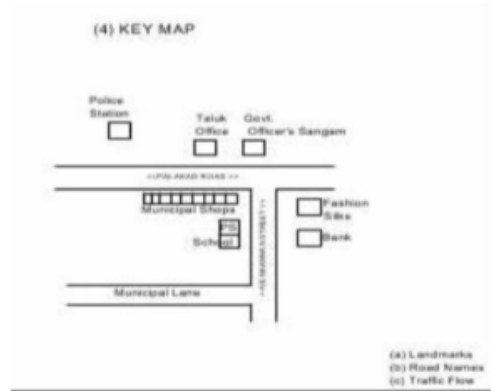

Key MAP View

(4) KEY MAP

(A) Landmarks
(B) Road Names
(C) Traffic Flow