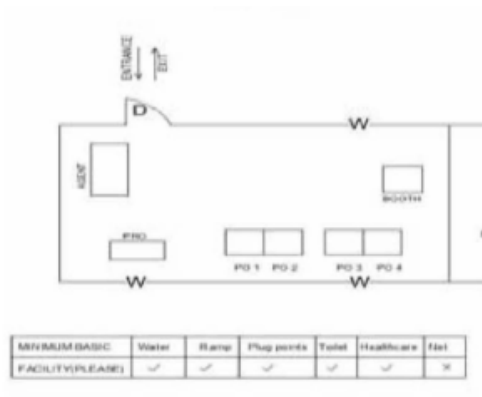

Nazri Naksha

Google Map View

Polling Station Building Front View

Polling Station Front View

Cad View

Key MAP View