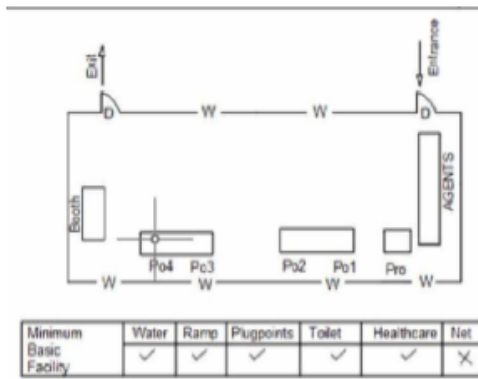

Nazri Naksha

Google Map View

Polling Station Building Front View

Polling Station Front View

Cad View

Key MAP View