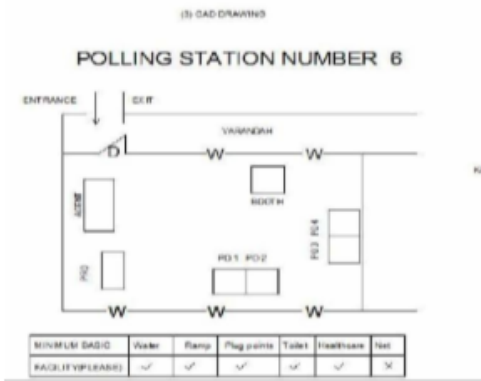

Nazri Naksha

Google Map View

Polling Station Building Front View

Polling Station Front View

Cad View

Key MAP View