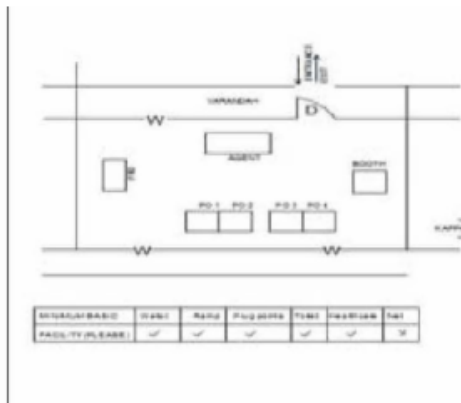

Nazri Naksha

Google Map View

Polling Station Building Front View

Polling Station Front View

Cad View

Key MAP View