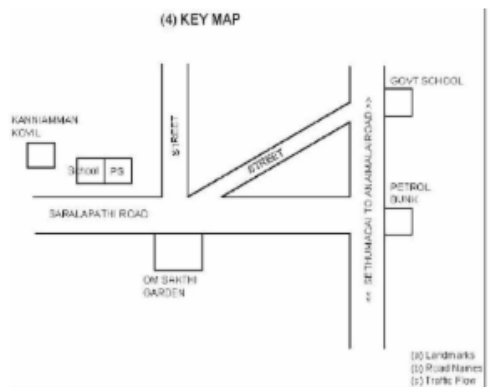

MINIMUM BASIC FACILITY (PLEASE ✓)	WATER	RAMP	PLUG POINT	TOILET	HEALTH CARE
	✓	✓	✓	✓	✓

(4) KEY MAP