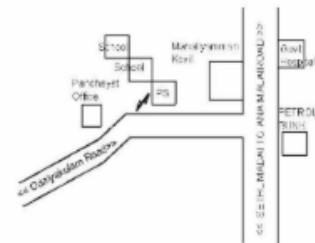

Cad View

Key MAP View

(4) KEY MAP

MINIMUM BASIC FACILITY PLEASE ✓	POYER ✓	RAMP ✓	FLOOR LIGHT ✓	FOUR SET ✓	HEALTH CARE ✓

10 - andhra
10 - andhra
10 - andhra