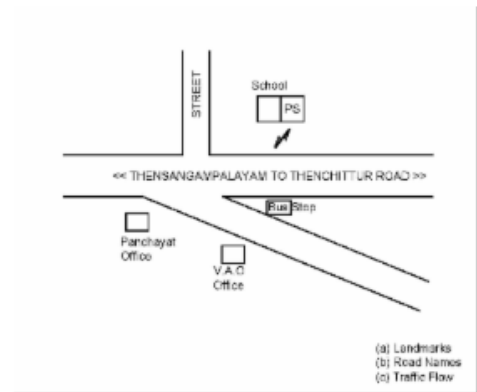

(a) Landmarks
(b) Road Names
(c) Traffic Flow