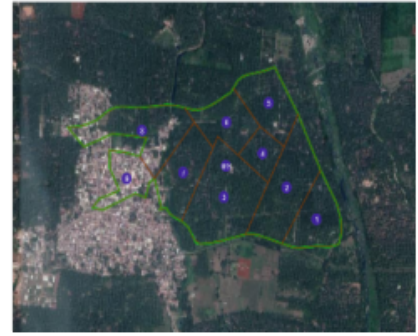

Nazri Naksha

Google Map View