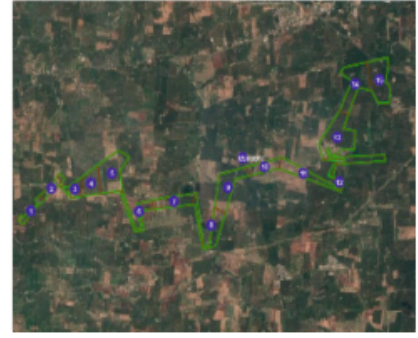

Nazri Naksha

Google Map View