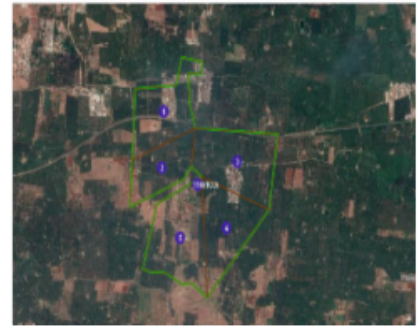

Nazri Naksha

Google Map View