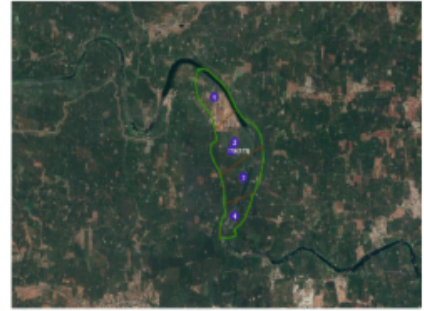

Nazri Naksha

Google Map View