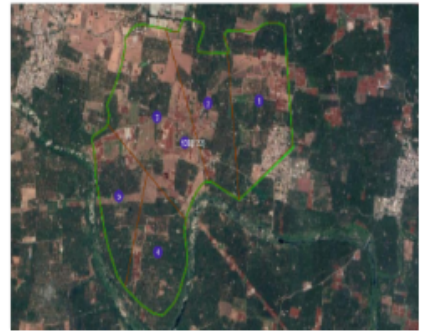

Nazri Naksha

Google Map View