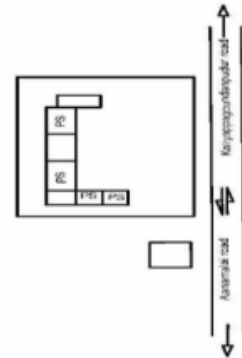

Google Map View

Polling Station Building Front View

Polling Station Front View

Cad View

Key MAP View

(3) CAD DRAWING

MINIMUM BASIC FACILITY FLEXIBLE	WATER	WAMP	ROOM POINT	TOILET	HEIGHT GABLE
✓	✓	✓	✓	✓	✓

(4) KEY MAP