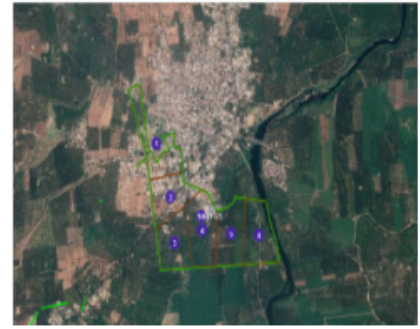

Nazri Naksha

Google Map View