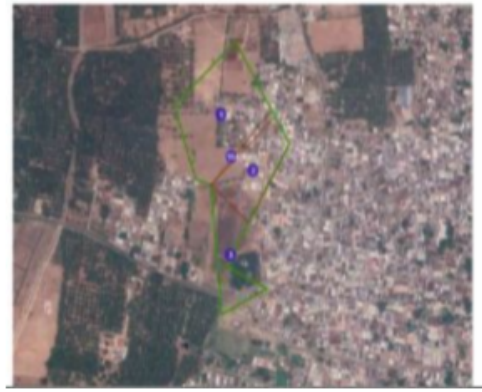

Nazri Naksha

Google Map View