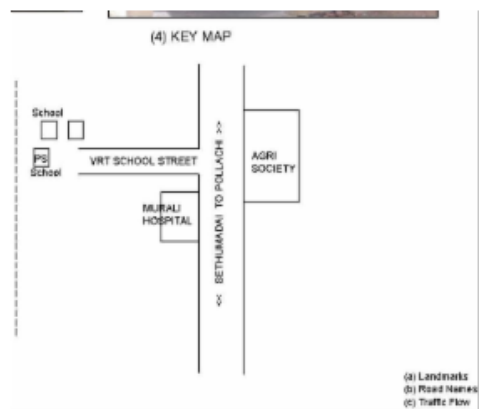

(4) KEY MAP

(a) Landmarks
(b) Road Names
(c) Traffic Flow